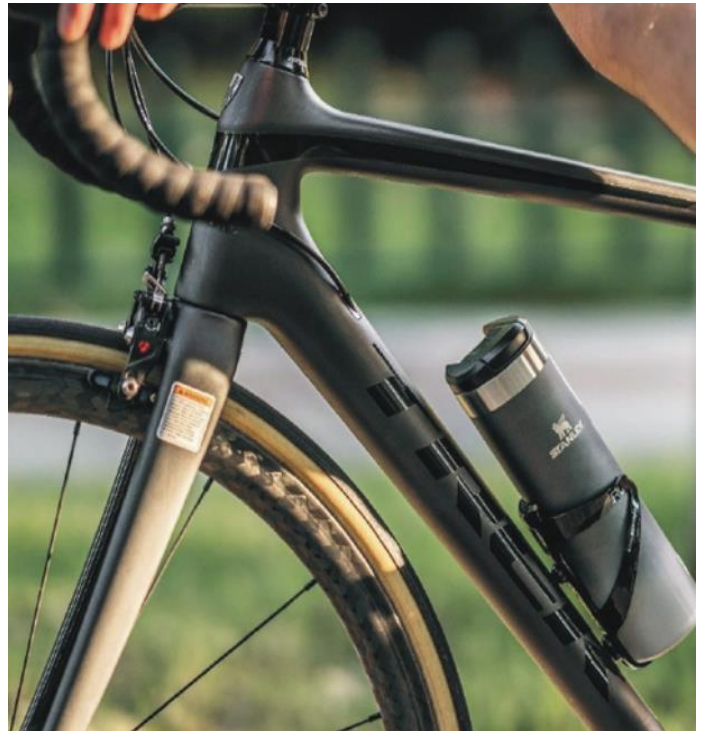

Aerolight Transit Bottle 591ML